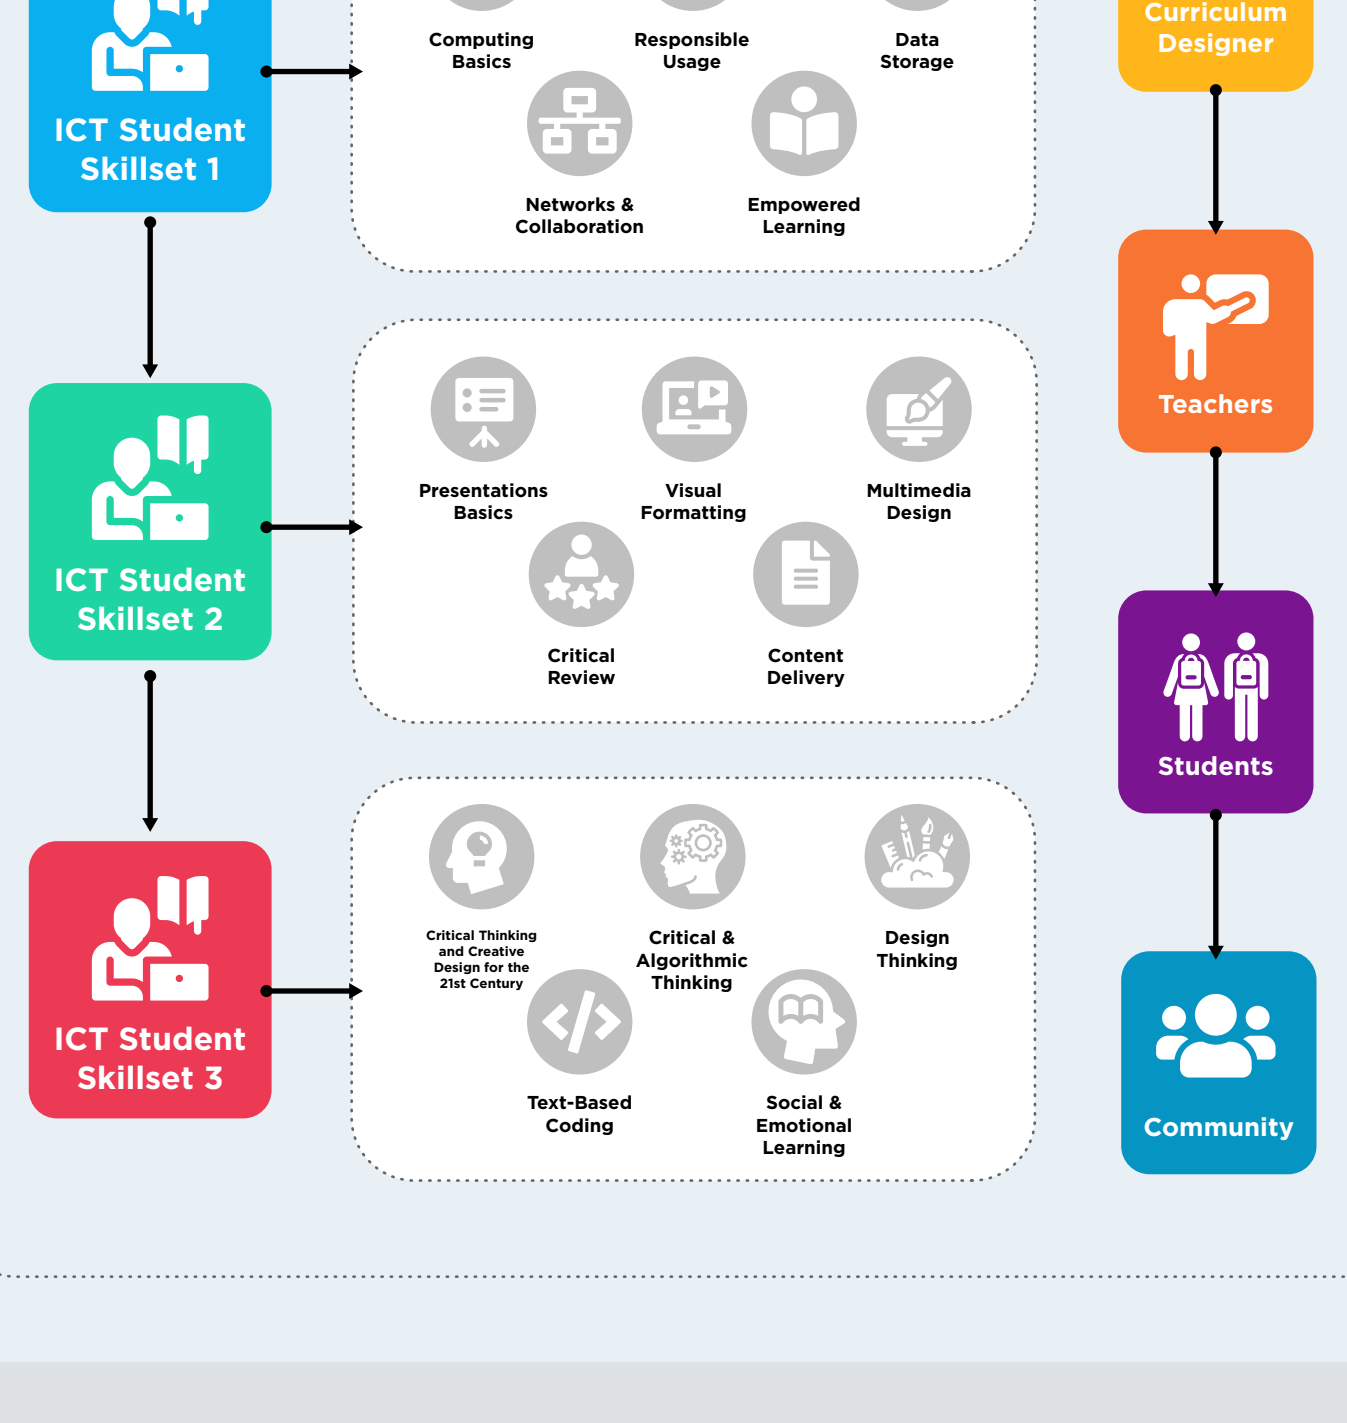

CURRICULUM IMPLEMENTATION FOR ACCESS AND EQUITY: COMPUTERS FOR SCHOOLS BURUNDI SOFAIR PROJECT - 2 YEAR ICT SKILL DEVELOPMENT CURRICULUM DEVELOPMENT

SECONDARY