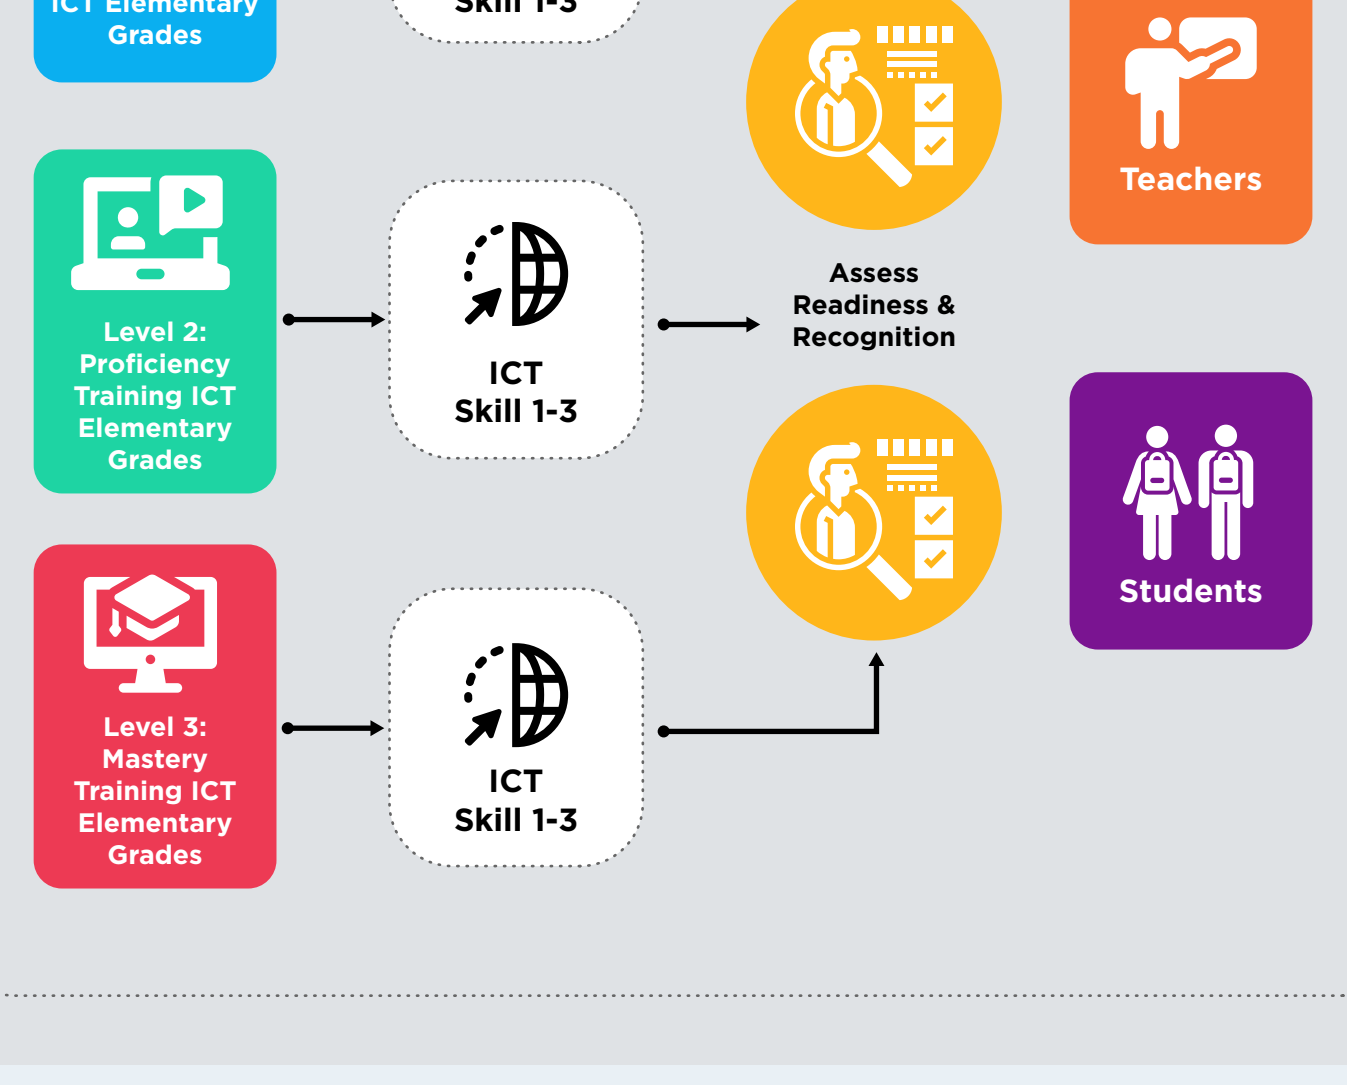

ACCESS AND EQUITY: COMPUTERS FOR SCHOOLS BURUNDI SOFAIR PROJECT - 2 YEAR ICT SKILL DEVELOPMENT CURRICULUM DEVELOPMENT