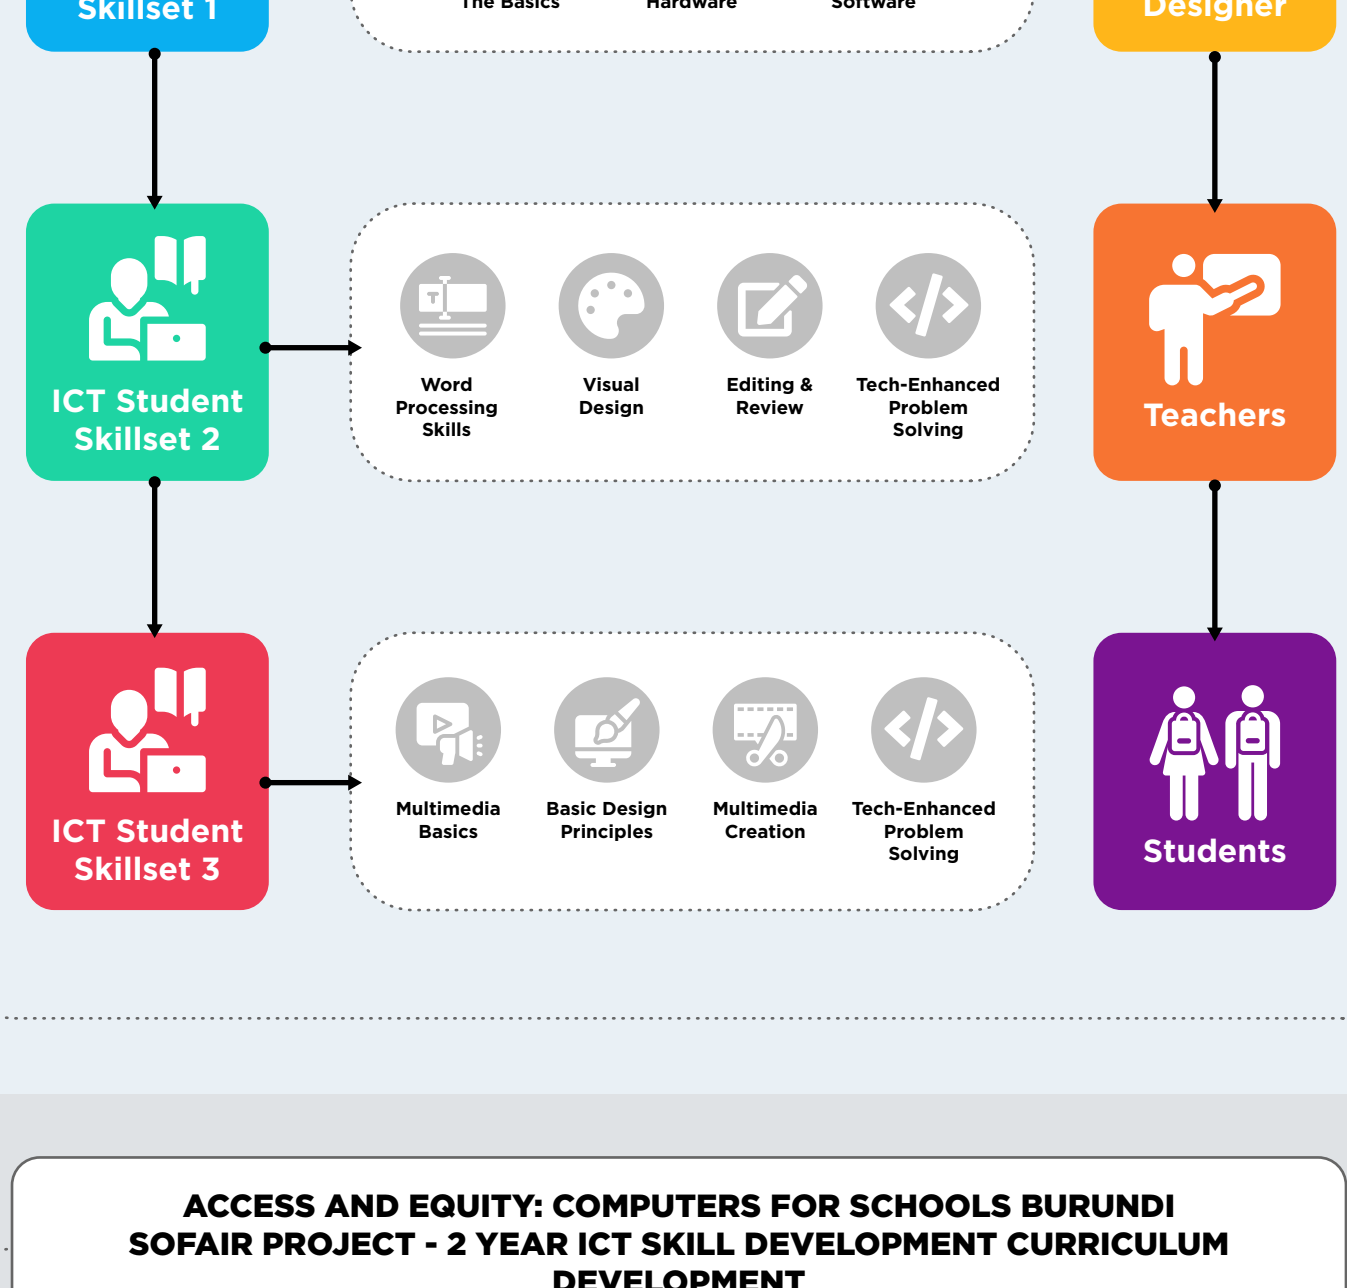

## COMPUTERS FOR SCHOOL BURUNDI LAUNCH PROCESS FOR GRANT IMPLEMENTATION TEACHER SELECTION AND TRAINING

TEACHERS

COMMUNITY

## CURRICULUM IMPLEMENTATION FOR ACCESS AND EQUITY: COMPUTERS FOR SCHOOLS BURUNDI SOFAIR PROJECT - 2 YEAR ICT SKILL DEVELOPMENT CURRICULUM DEVELOPMENT

### LOWER GRADES